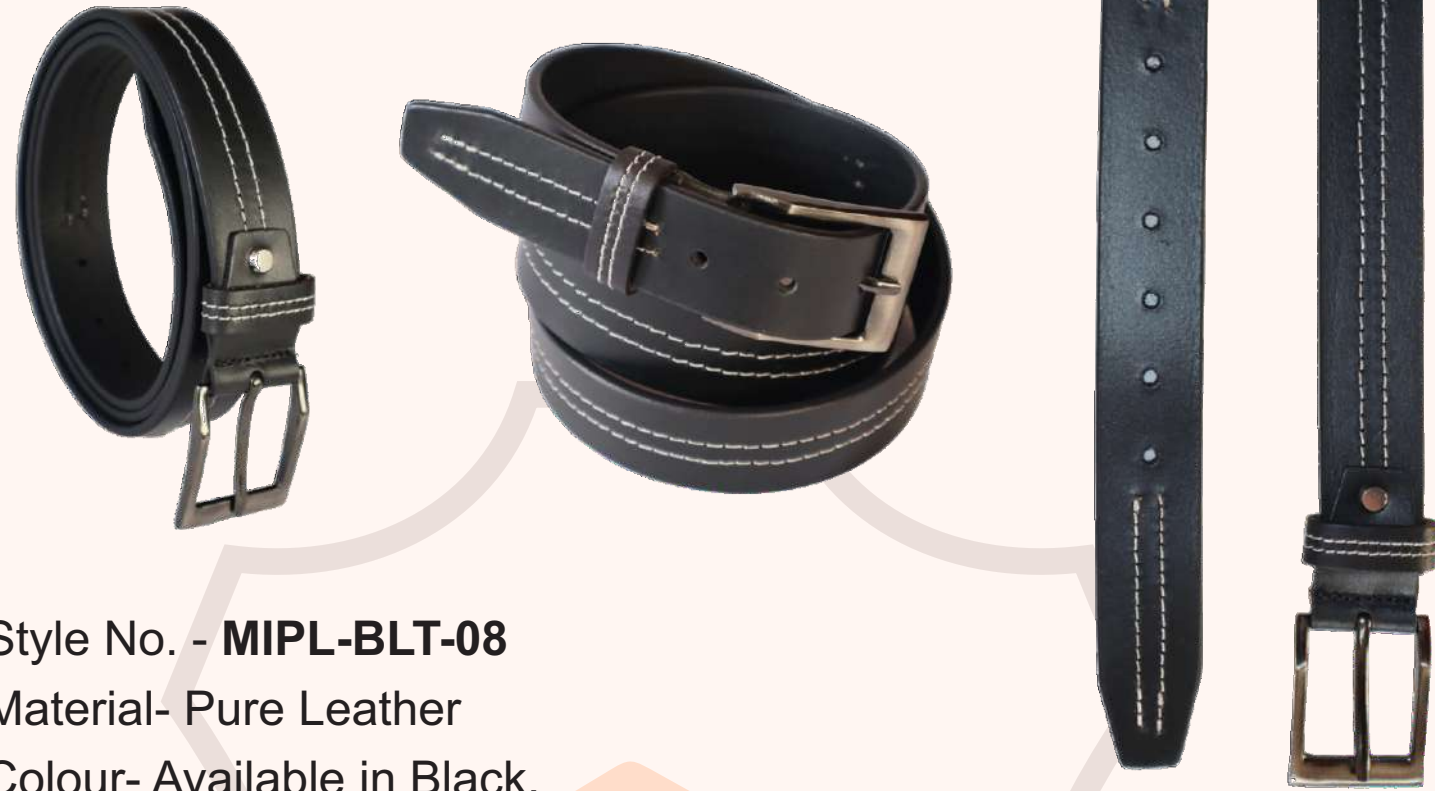

Stitch Belts

Style No. - **MIPL-BLT-08**
Material- Pure Leather
Colour- Available in Black,
Brown & Tan colour