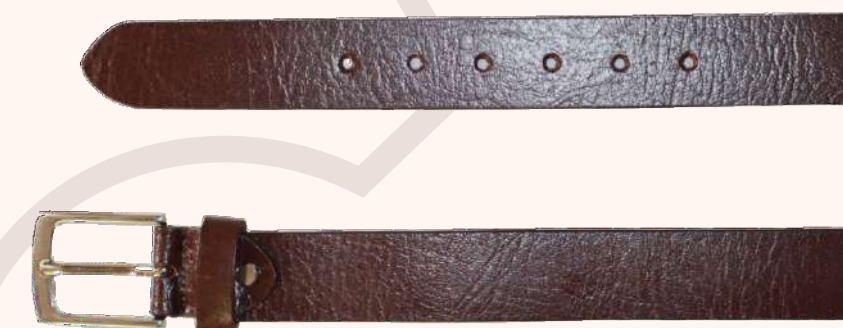

## Formal Belts

Style No. - **MIPL-BLT-04**  
Material- Pure Leather  
Colour- Available in Black,  
Brown & Tan colour

Style No. - **MIPL-BLT-06**  
Material- Pure Leather  
Colour- Available in Black,  
Brown & Tan colour

## Formal Belts

Style No. - **MIPL-BLT-07**  
Material- Pure Leather  
Colour- Available in Black,  
Brown, Tan & Cherry colour

Style No. - **MIPL-BLT11**  
Material- Pure Leather  
Colour- Available in Black,  
Brown & Tan colour

## Casual Belts

Style No. - **MIPL-BLT-05**  
Material- Pure Leather  
Colour- Available in Black,  
Brown & Blue colour

Style No. - **MIPL-BLT-09**  
Material- Pure Leather  
Colour- Available in Black,  
Brown & Tan colour