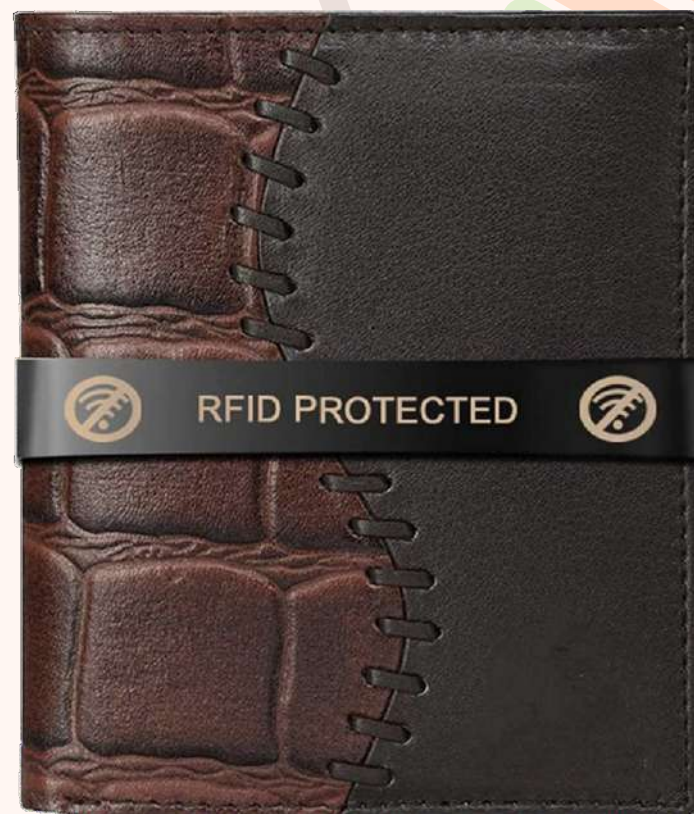

Wallets

Style No. - MIPL-WLT-12
Material- Pure Leather
Colour- Brown textured
two fold wallet