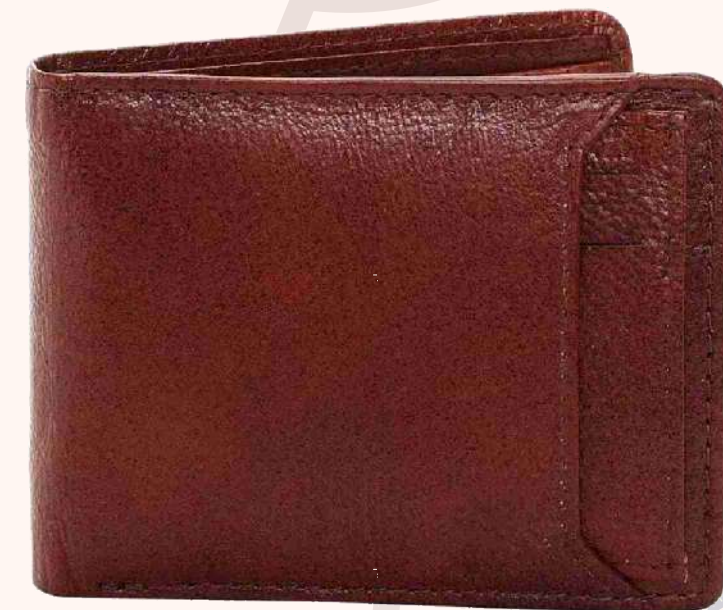

Wallets

Style No. - MIPL-WLT-04
Material- Pure Leather
Colour- Brown textured
two fold wallet