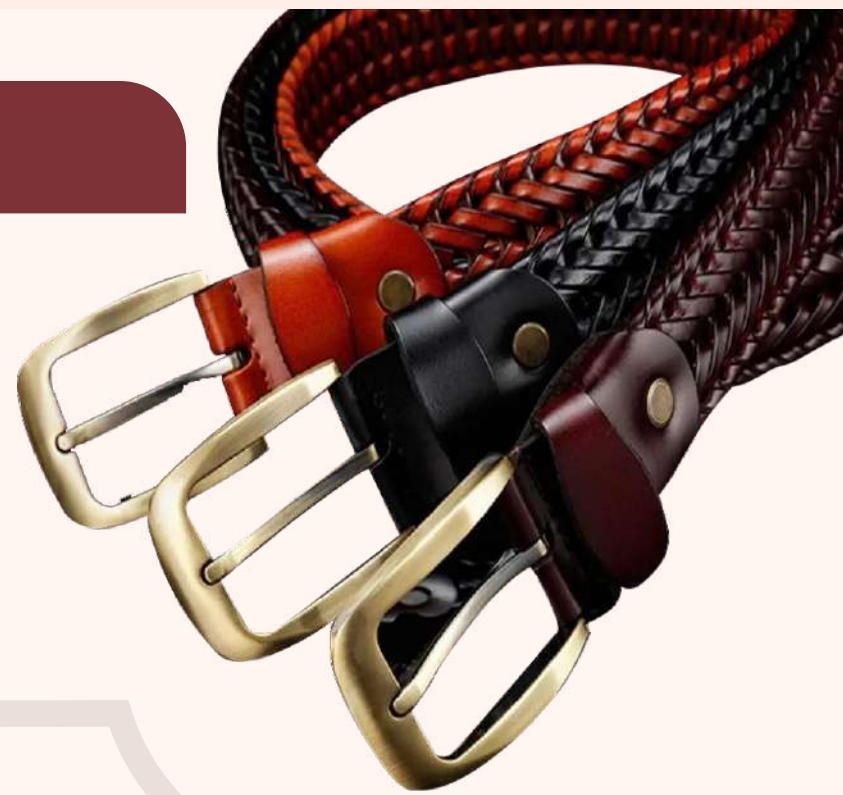

Handcraft Belts